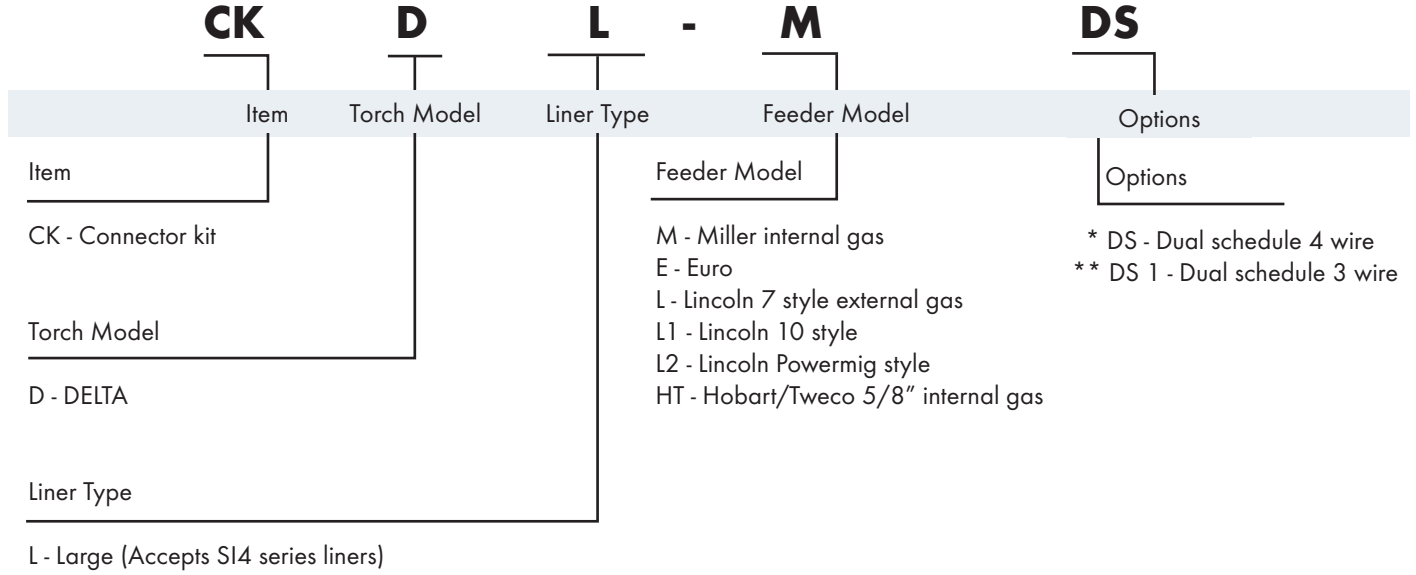

DELTA-MIG AIR-COOLED ORDERING INSTRUCTIONS FOR CONNECTOR KITS

* Only available with feeder options L (Lincoln), L1 (Lincoln 10) and Miller.

** Only available with feeder option M (Miller).

Binzel, S.A. de C. V.
 M. Pabellon de Arteaga 102
 20358 San Fco, De los Roma, Ags. MX
 Phone: +52(499) 973.0133
 Fax: +52(499) 973.1388
 Email: info@binzel.com.mx