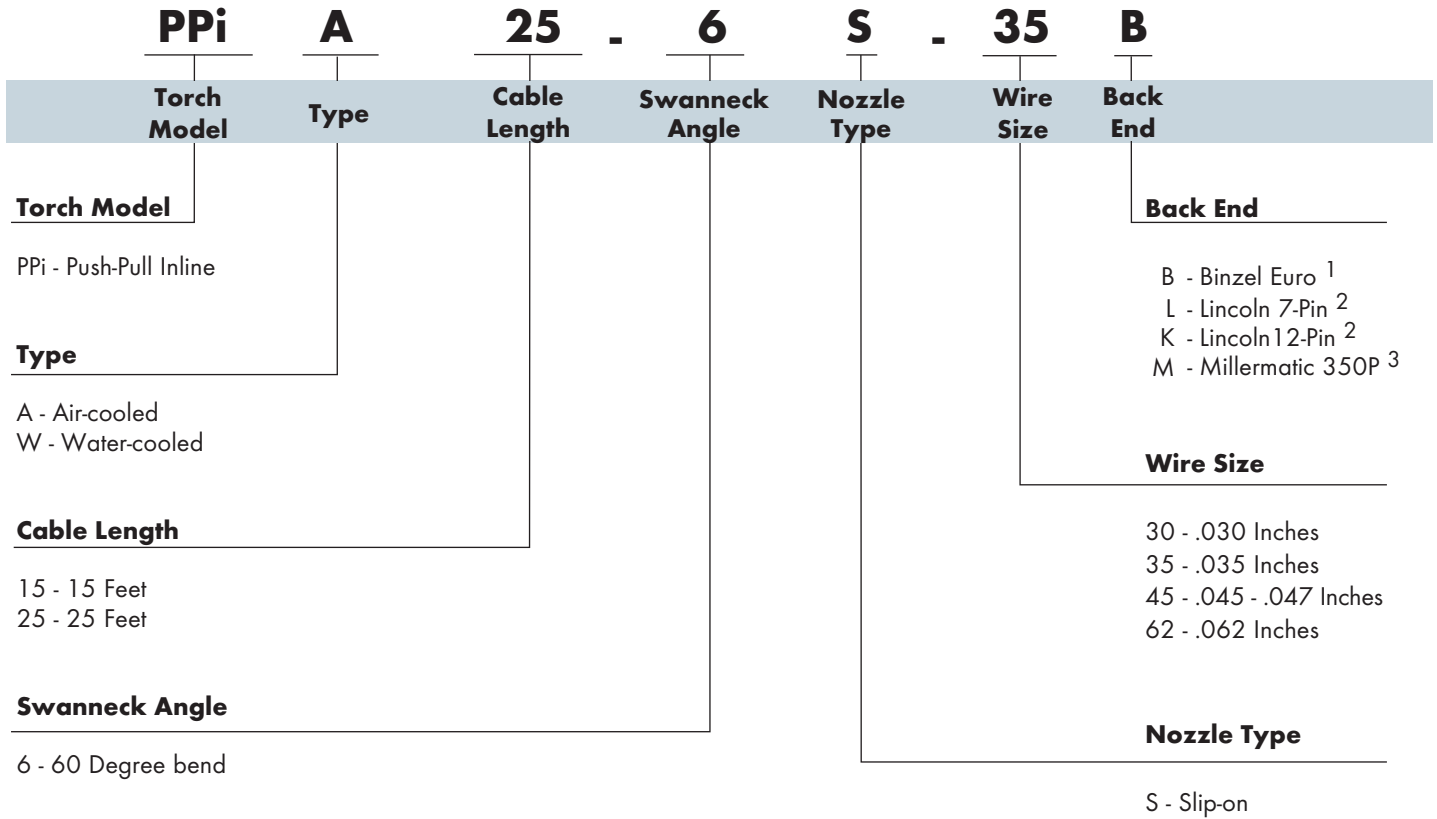

Push-Pull Inline Torches

Ordering Instructions for Complete Torches

¹ The BINZEL Euro option torch connects to any commercial available push wire feeder via a BINZEL Euro adaptor kit. These torches also require the use of a BINZEL Universal Power Supply P/N 284.0660, both of which are sold separately.